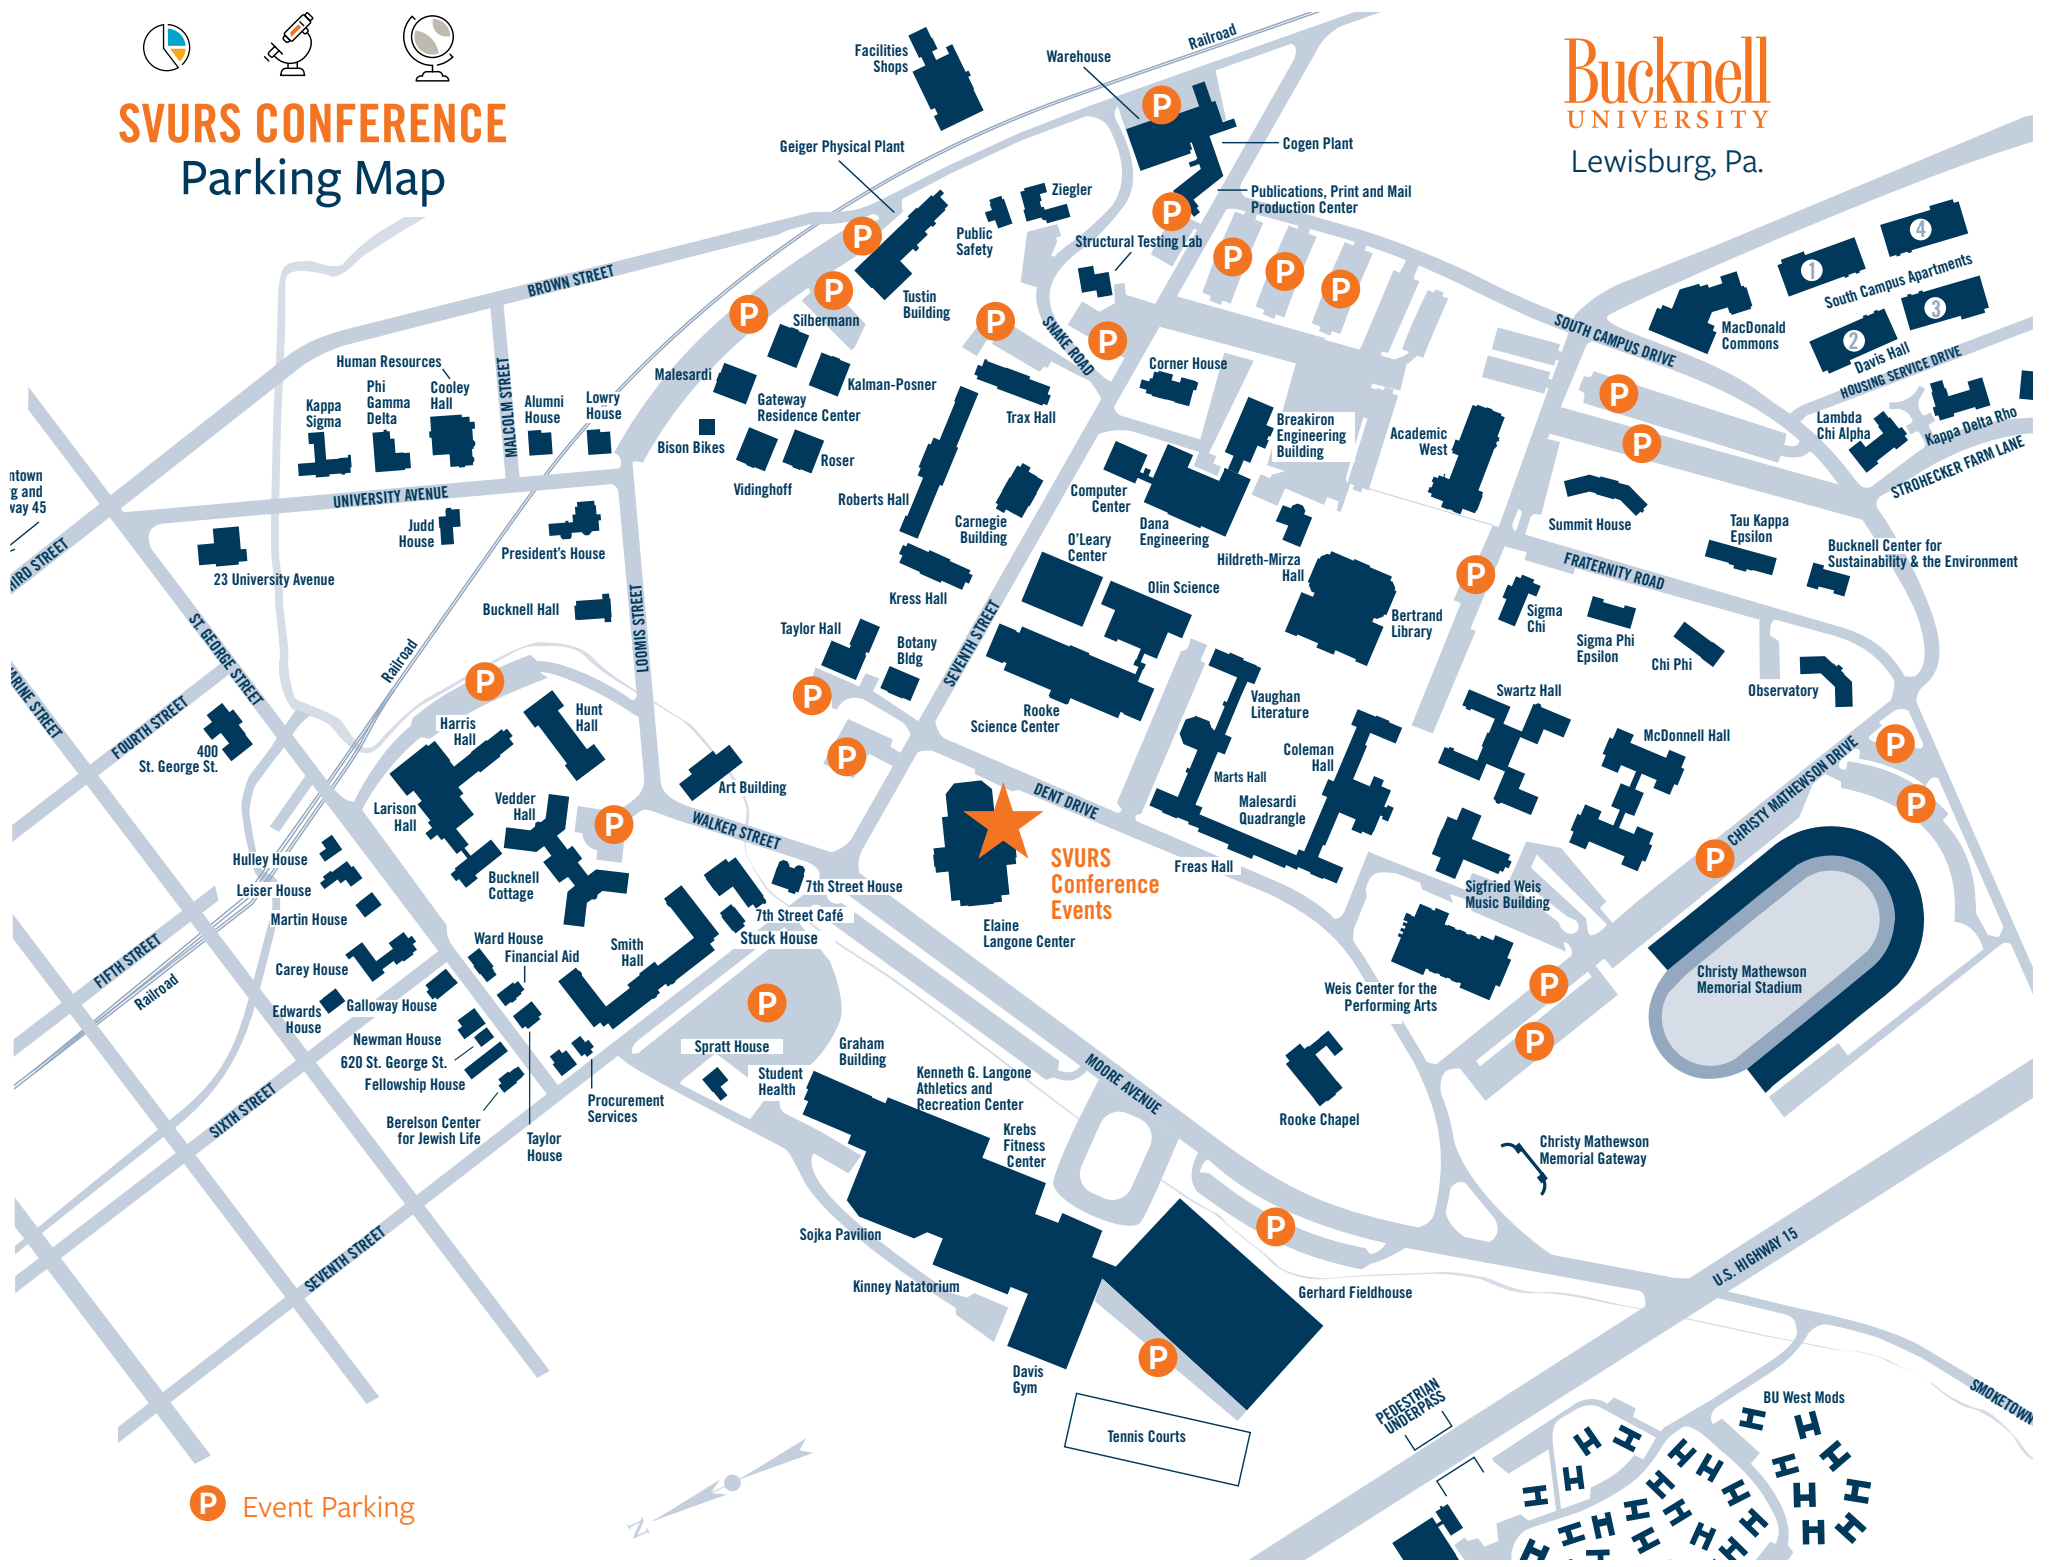

SVURS CONFERENCE Parking Map

Bucknell
UNIVERSITY
Lewisburg, Pa.

P Event Parking

PEDESTRIAN UNDERPASS

BU West Mods